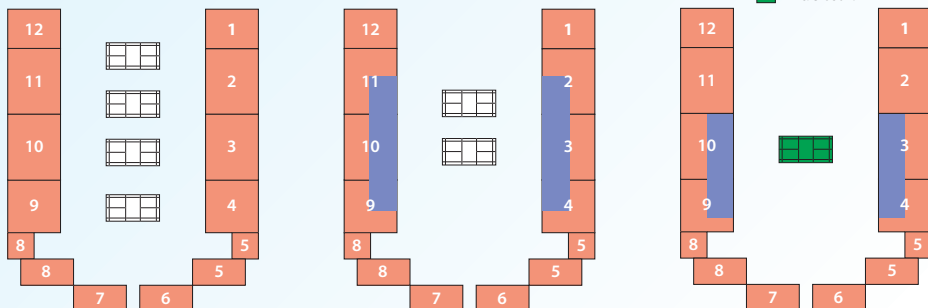

Timetable of Events 6 – 11 MARCH 2012

Tuesday 6 March 10.00am – 7.00pm approx.
Qualifying Rounds

Wednesday 7 March 10.00am – 10.00pm approx.
Men's Singles, Women's Singles, Men's Doubles, Women's Doubles & Mixed Doubles **1st Rounds**

Thursday 8 March 3.00pm – 10.00pm approx.
Men's Singles, Women's Singles, Men's Doubles, Women's Doubles & Mixed Doubles **2nd Rounds**

Friday 9 March 2.00pm – 10.00pm approx.
All Quarter-Finals

Saturday 10 March 12.00 noon – 5.00pm approx.
All Semi-Finals

Sunday 11 March 11.00am – 5.00pm approx.
Championships Show
All Finals

Seating and Court Layouts

Tuesday 6 March
Qualifying Rounds (4 courts)

Wednesday 7 March
1st Rounds (4 courts)

Thursday 8 March
2nd Rounds (4 courts)

Friday 9 March
Quarter-Finals (2 courts)

Saturday 10 March
Semi-Finals (2 courts)

Sunday 11 March
Finals (1 court)

General Information

Note: Premium seating is now available for Friday-Sunday of the Championship.
Premium seating area

BADMINTON England Hospitality

For the ultimate badminton experience, why not upgrade your ticket to include an All England Afternoon Tea or Breakfast of Champions package: enjoy some gourmet delicacies with a previous All England Champion before play begins PLUS premium seating in the arena to see the full day's badminton action.

Tickets are £80 or only £70 for BADMINTON England members, or upgrade if you have already purchased your ticket for only £55 or £50 for BADMINTON England members.

Don't miss out and reserve your Hospitality Experience today at www.allenglandbadminton.com or call 0844 444 9994

Rover tickets

On Tuesday, Wednesday and Thursday, spectators may sit anywhere in the public arena, except in seats reserved for season ticket holders, players, officials and VIPs.

Booking fees

There is a £2 transaction fee plus a 10% booking fee payable on every ticket issued unless you book your tickets in person at the LG Arena Box Office or on the door at The NIA and pay by cash.

We regret we are unable to accept payment by cheque from banks outside Great Britain. **Cheques are not accepted when buying tickets in person at the LG Arena or The NIA.**

Premium Seating

Get the best view of the courts and watch the fast paced action close up. Premium seating is now available to purchase for Friday – Sunday of the Championship. Please see 'seating and court layout' indicating where these seats are placed.

Retail Village

Your entrance ticket to the Yonex All England Open Badminton Championships also gives you access to the renowned Yonex Retail Village where their latest products can be viewed and purchased.